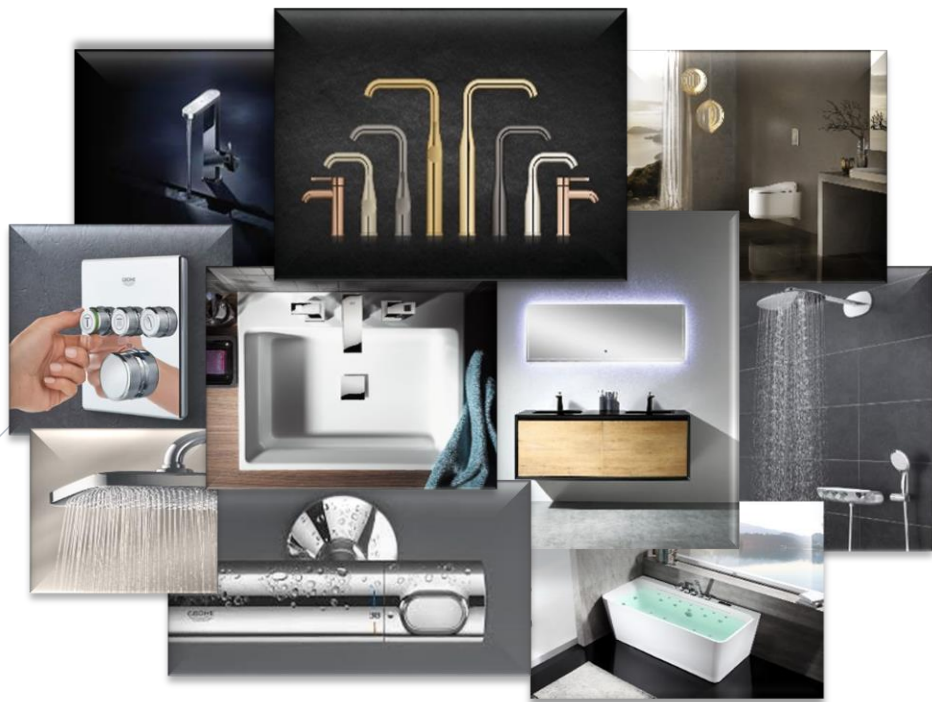

COMPANY PROFILE

ABOUT US

Since 1980 we are in sanitary business and we commenced "Faucet Emporium" our first showroom at a posh area of Karachi, Zamzama-Defence in 2002. By the Grace of Almighty Allah, through a mile stone, now we are ourselves operating retail outlets in three big Cities of Pakistan, Karachi, Lahore and Islamabad. Our basic aim is to offer the best possible service, quality product, customer care in sanitary fittings and sanitary ware business to full fill the requirements of modern era with Highest Quality of international Brands of Bathroom Fittings/Wares and kitchen Fittings.