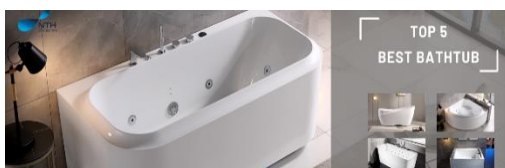

BATH TUBS/JUCCUZIS