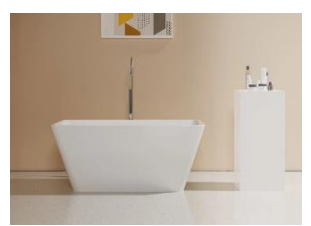

A new perspective on the washbasin

Creavit Washbasins offer a new perspective on the washbasin. They are designed to be used in a variety of bathroom settings. They are available in white, black, and other colors. They are designed to be used in a variety of bathroom settings.

Inhibit bacteria build-up Rim-Off Rimless Pan

Creavit Washbasins offer a new perspective on the washbasin. They are designed to be used in a variety of bathroom settings. They are available in white, black, and other colors. They are designed to be used in a variety of bathroom settings.

Elegant style in the bathroom

Colorful Products That Refreshing the Bathroom

Creavit Washbasins offer a new perspective on the washbasin. They are designed to be used in a variety of bathroom settings. They are available in white, black, and other colors. They are designed to be used in a variety of bathroom settings.

BATH CABINET/VANITIES/TUBS

Bosco

Smile

Fiona

Taihe Sanitary wares

Taihe Sanitary wares Products Company Co., Ltd. Founded in 1994, is an integrated sanitary ware manufacturer integrating ceramic sanitary ware and leisure sanitary ware (Bath Tubs & Jacuzzis). Since its development, the company has achieved world-renowned achievements in the sanitary ware industry.